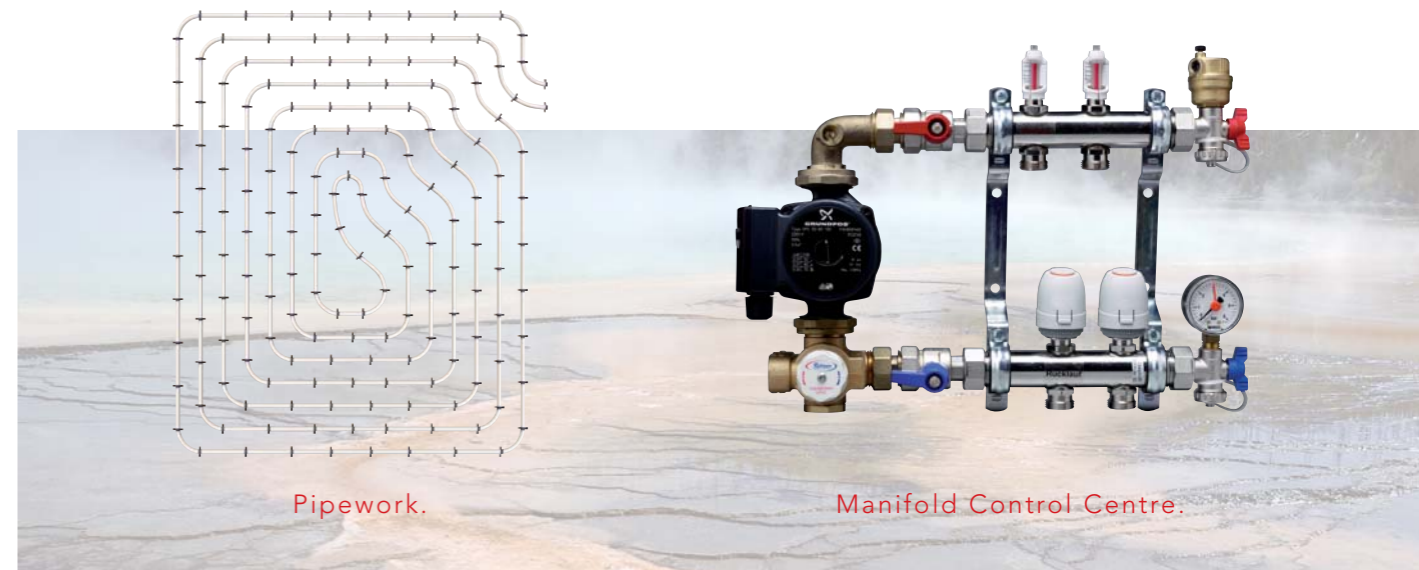

MRTE - Digital Room Thermostat.

Wireless Thermostat.

MPRT - Programmable Room Thermostat.

MPRT RF - Programmable Room Thermostat.

Pipework.

VOGEL&NOOT FLOORTEC guarantee the quality of the system by specifying a high-density, cross-linked polyethylene PeX pipe with oxygen diffusion barrier pipework. **VOGEL&NOOT FLOORTEC** also offer a 16mm Multilayer pipe, available upon request.

Water Temperature Control.

Constant and correct water temperature is essential and is controlled through the blending valve, manifold and pump.

Pipework.

Manifold Control Centre.

Please call 0845 017 8672 for our full **VOGEL&NOOT** Technical Guide.

Manual Valves.

The Vogel & Noot Manual Valve has been designed to be neat and compact for any installation. It's suitable for use in both domestic and commercial applications and is manufactured in nickel to fit either 10mm & 15mm pipework. A drain off version is also available.